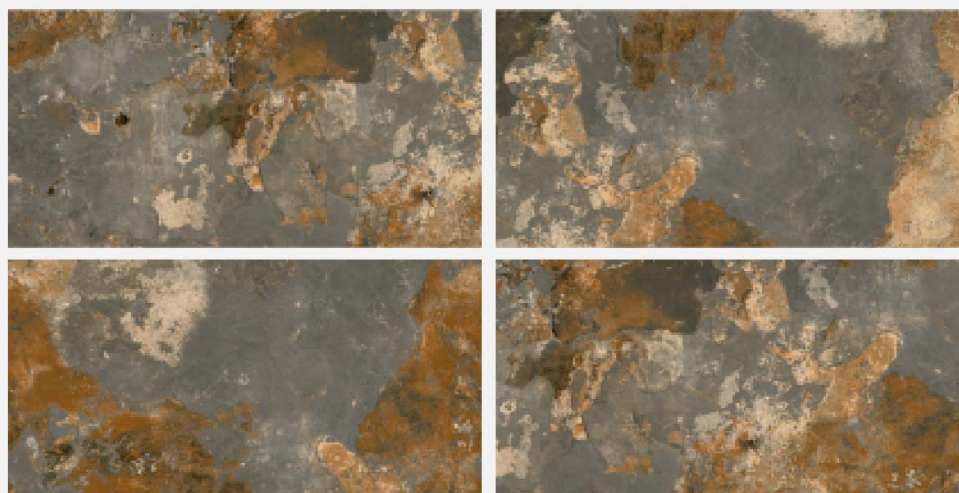

OXIDO BRONZE

WAVE PUNCH

SIZE

600x1200mm

FINISH

MATT

RANDOM

06